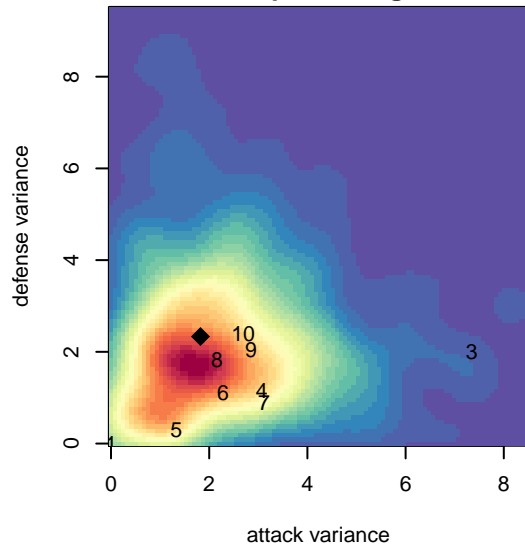

PacNW White B03

Pacific Northwest SC
 Tukwila, WA
 B03 total strength=451
 attack=0.41 defense=0.21
 fall league = RCL B03 Div 3
 spr league = Win RCL B03 Div 4

alt names used:
 PAC NW B03 w
 PAC NW B03 W (WA)
 PacNW B03 White C
 PacNW BU12 White
 PacNW B03 White C
 PacNW 03 White
 PacNW B03 White C
 PacNW B03 White C

**attack and defense variance (black dot)
relative to other teams
and top 10 in region**

**attack and defense rating
relative to others at age
and all opponents in last 13 months**

Performance relative to 13 month average