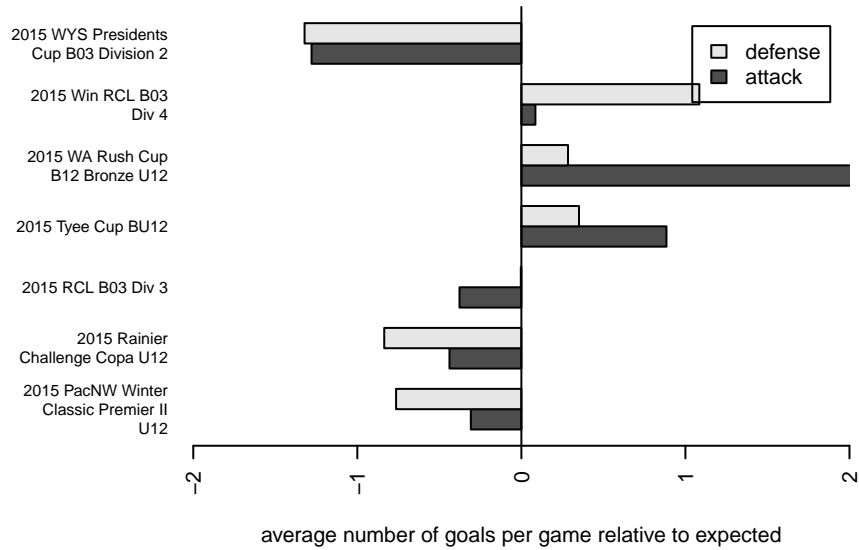

PacNW White B03

Pacific Northwest SC
 Tukwila, WA
 B03 total strength=451
 attack=0.41 defense=0.21
 fall league = RCL B03 Div 3
 spr league = Win RCL B03 Div 4

alt names used:
 PAC NW B03 w
 PAC NW B03 W (WA)
 PacNW B03 White C
 PacNW BU12 White
 PacNW B03 White C
 PacNW 03 White
 PacNW B03 White C
 PacNW B03 White C

Venues played:
 2015 Rainier Challenge Copa U12
 2015 WA Rush Cup B12 Bronze U12
 2015 Tye Cup BU12
 2015 RCL B03 Div 3
 2015 PacNW Winter Classic Premier II U12
 2015 Win RCL B03 Div 4
 2015 WYS Presidents Cup B03 Division 2

**attack and defense variance (black dot)
relative to other teams
and top 10 in region**

**attack and defense rating
relative to others at age
and all opponents in last 13 months**

Performance relative to 13 month average