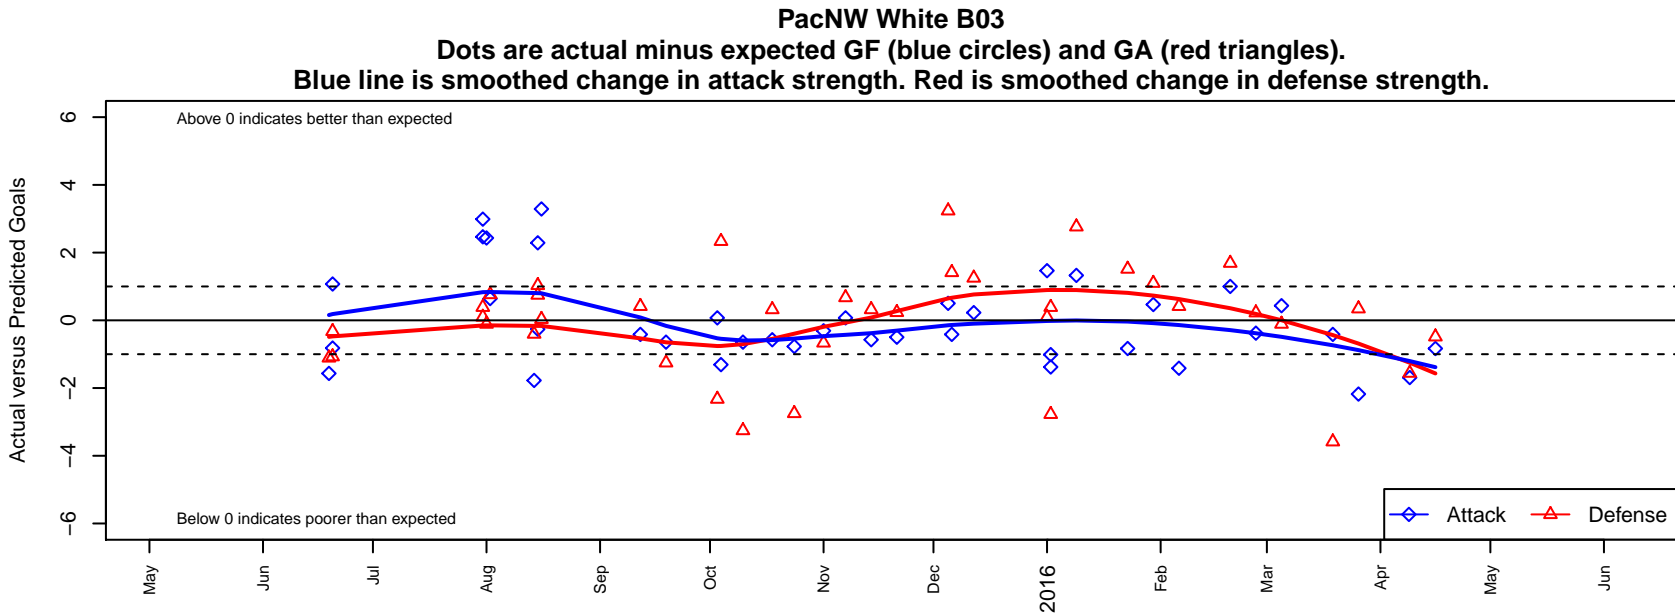

PacNW White B03

Pacific Northwest SC
 Tukwila, WA
 B03 total strength=451
 attack=0.41 defense=0.21
 fall league = RCL B03 Div 3
 spr league = Win RCL B03 Div 4

alt names used:
 PAC NW B03 w
 PAC NW B03 W (WA)
 PacNW B03 White C
 PacNW BU12 White
 PacNW B03 White C
 PacNW 03 White
 PacNW B03 White C
 PacNW B03 White C

**attack and defense variance (black dot)
relative to other teams
and top 10 in region**

**attack and defense rating
relative to others at age
and all opponents in last 13 months**

Performance relative to 13 month average