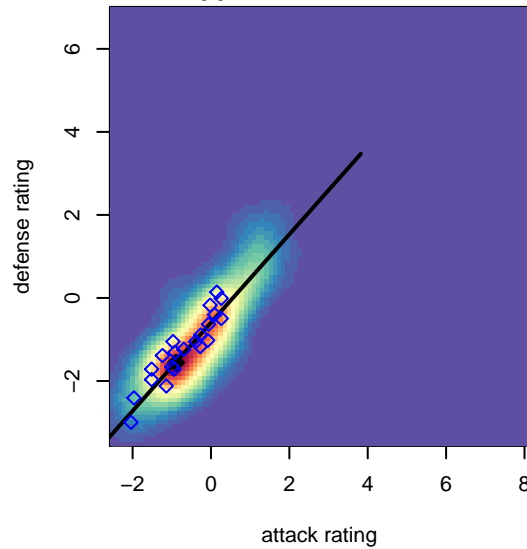

PacNW White B03

Pacific Northwest SC
 Tukwila, WA
 B03 total strength=451
 attack=0.41 defense=0.21
 fall league = RCL B03 Div 3
 spr league = Win RCL B03 Div 4

alt names used:
 PAC NW B03 w
 PAC NW B03 W (WA)
 PacNW B03 White C
 PacNW BU12 White
 PacNW B03 White C
 PacNW 03 White
 PacNW B03 White C
 PacNW B03 White C

**attack and defense variance (black dot)
relative to other teams
and top 10 in region**

**attack and defense rating
relative to others at age
and all opponents in last 13 months**

Performance relative to 13 month average