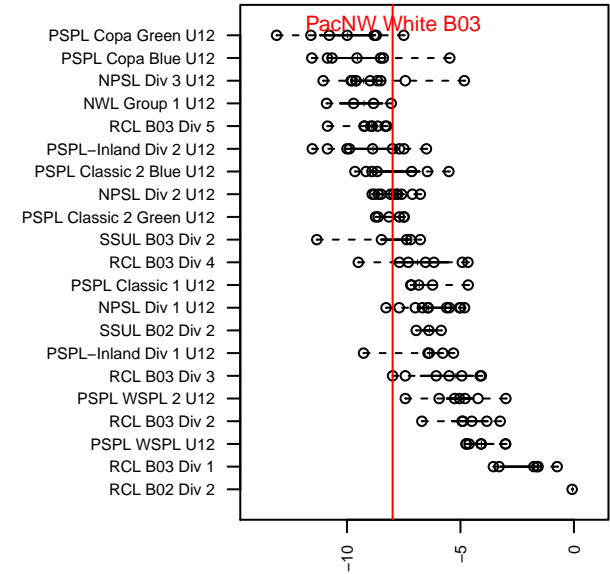

PacNW White B03

Pacific Northwest SC
 Tukwila, WA
 B03 total strength=451
 attack=0.41 defense=0.21
 fall league = RCL B03 Div 3
 spr league = Win RCL B03 Div 4

alt names used:
 PAC NW B03 w
 PAC NW B03 W (WA)
 PacNW B03 White C
 PacNW BU12 White
 PacNW B03 White C
 PacNW 03 White
 PacNW B03 White C
 PacNW B03 White C

Venues played:
 2015 Rainier Challenge Copa U12
 2015 WA Rush Cup B12 Bronze U12
 2015 Tye Cup BU12
 2015 RCL B03 Div 3
 2015 PacNW Winter Classic Premier II U12
 2015 Win RCL B03 Div 4
 2015 WYS Presidents Cup B03 Division 2

**attack and defense variance (black dot)
relative to other teams
and top 10 in region**

**attack and defense rating
relative to others at age
and all opponents in last 13 months**

Performance relative to 13 month average